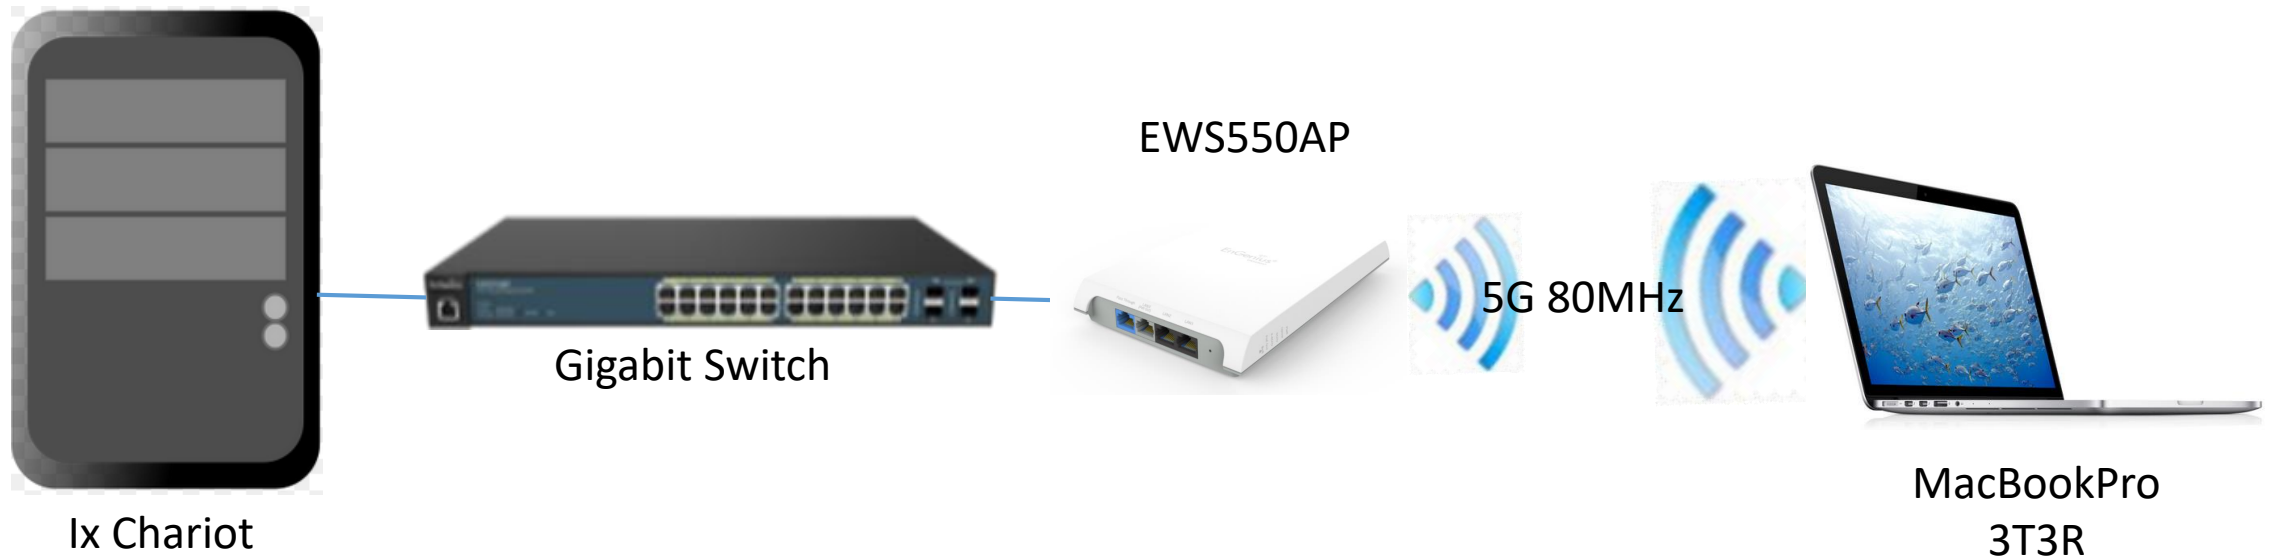

ENS550 test result

By N.V.K. Inter CO., LTD.

ENS550AP Dual Band AC1300 Managed Wall Plate Access Point

ENS550AP Dual Band AC1300 Managed Wall Plate Access Point

Standards	802.11ac/a/b/g/n
Frequency	2.4GHz+5GHz
Data Rates	400Mbps + 867 Mbps
Antennas	2.4GHz: 4.0dBi; 5GHz: 6.0dBi
Physical Interface	3 x Gigabit LAN
Radio Chains/Streams	2x2: 2

EWS550AC lan 1 <-> lan notebook

ixChariot Test - untitled2.tst

File Edit View Run Tools Window Help

ALL TCP SCR EP1 EP2 SQ PG PC XIXIA

Test Setup | Throughput | Transaction Rate | Response Time | Raw Data Totals | Endpoint Configuration