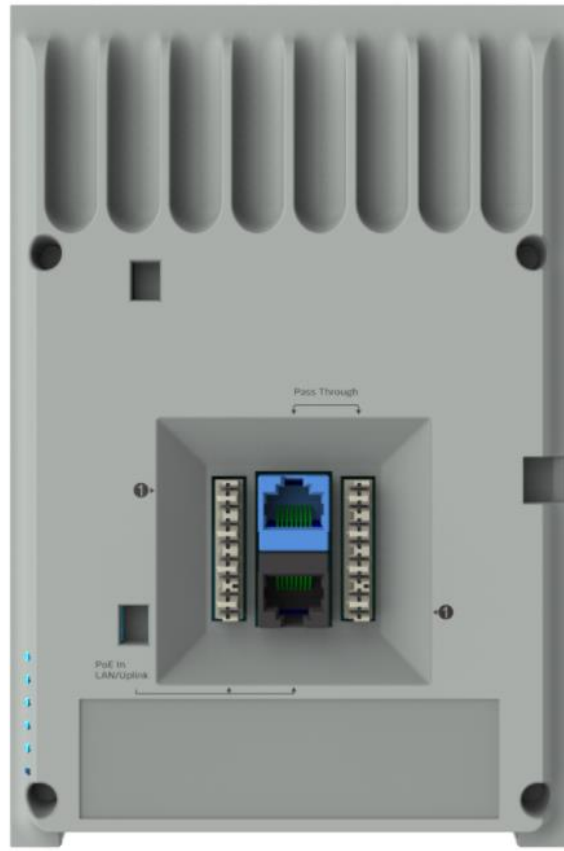

ENS550 test result

By N.V.K. Inter CO., LTD.

ENS550AP Dual Band AC1300 Managed Wall Plate Access Point

ENS550AP Dual Band AC1300 Managed Wall Plate Access Point

Standards	802.11ac/a/b/g/n
Frequency	2.4GHz+5GHz
Data Rates	400Mbps + 867 Mbps
Antennas	2.4GHz: 4.0dBi; 5GHz: 6.0dBi
Physical Interface	3 x Gigabit LAN
Radio Chains/Streams	2x2: 2

EWS550AC lan 1 <-> lan notebook

ixChariot Test - untitled2.tst

File Edit View Run Tools Window Help

ALL TCP SCR EP1 EP2 SQ PG PC XIXIA

Test Setup | Throughput | Transaction Rate | Response Time | Raw Data Totals | Endpoint Configuration