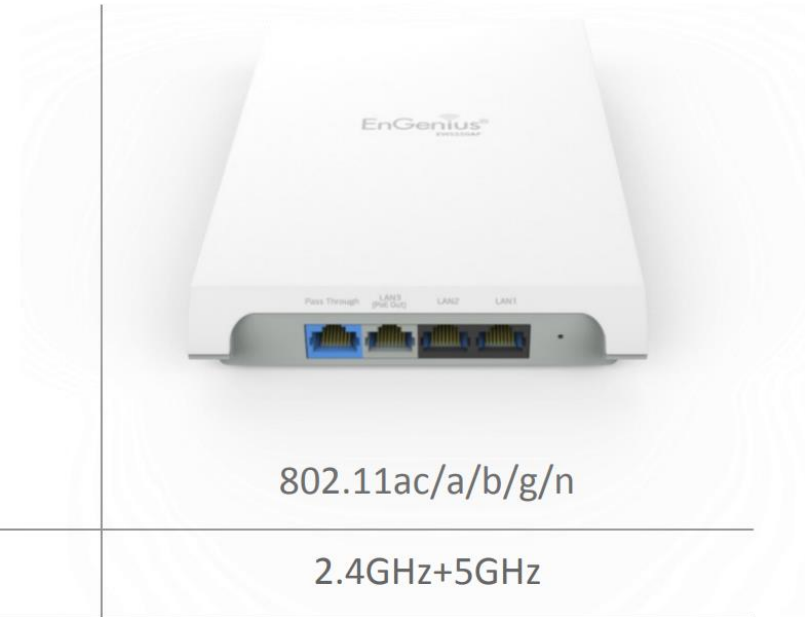

ENS550 test result

By N.V.K. Inter CO., LTD.

ENS550AP Dual Band AC1300 Managed Wall Plate Access Point

ENS550AP Dual Band AC1300 Managed Wall Plate Access Point

Standards	802.11ac/a/b/g/n
Frequency	2.4GHz+5GHz
Data Rates	400Mbps + 867 Mbps
Antennas	2.4GHz: 4.0dBi; 5GHz: 6.0dBi
Physical Interface	3 x Gigabit LAN
Radio Chains/Streams	2x2: 2