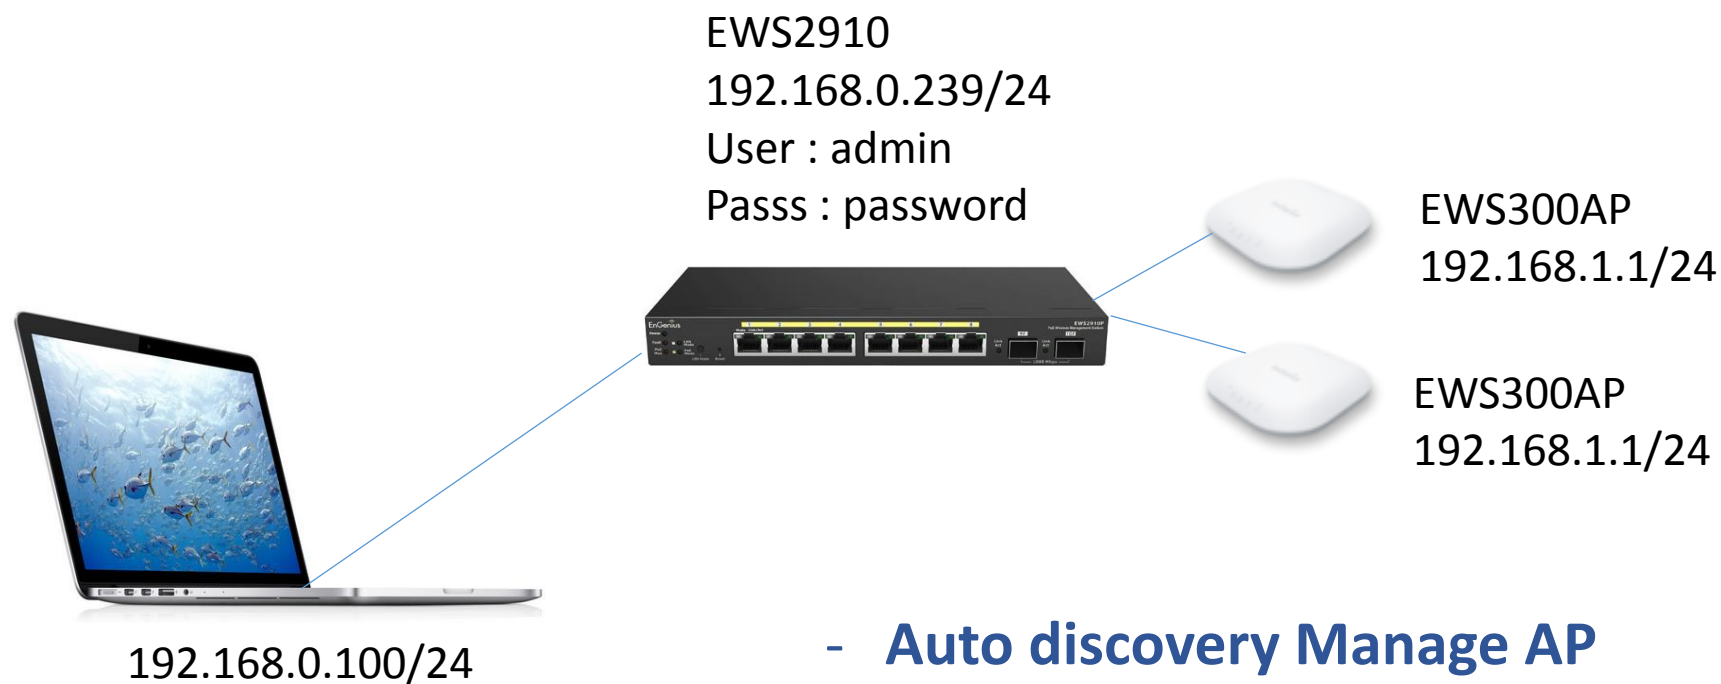

Neutron initialization

By N.V.K. Inter CO., LTD.

Neutron Workshop

- **Auto discovery and Provisioning**
 - **Auto IP-assign Manage AP**
 - **Real-time Topology view**
 - **How to add Manage AP**
 - **How to Floor Plan setup**
 - **AP Group basic setting**
 - **AP individual override setting**
 - **How to Captive portal setting**
 - **Client Limit**
 - **Real-time Throughput**
 - **Real-time Log event**
 - **Add inventory to ezMaster**
 - **Migrate to ezMaster**
 - **Integrate with iBSG**
-

- **Auto discovery Manage AP**
- **Visualizations ->Topology view**

EWS2910
 192.168.3.111/24
 192.168.3.254 GW
 192.168.3.254 DNS

EWS2910
 192.168.3.121/24
 192.168.3.254 GW
 192.168.3.254 DNS

EWS2910
 192.168.3.131/24
 192.168.3.254 GW
 192.168.3.254 DNS